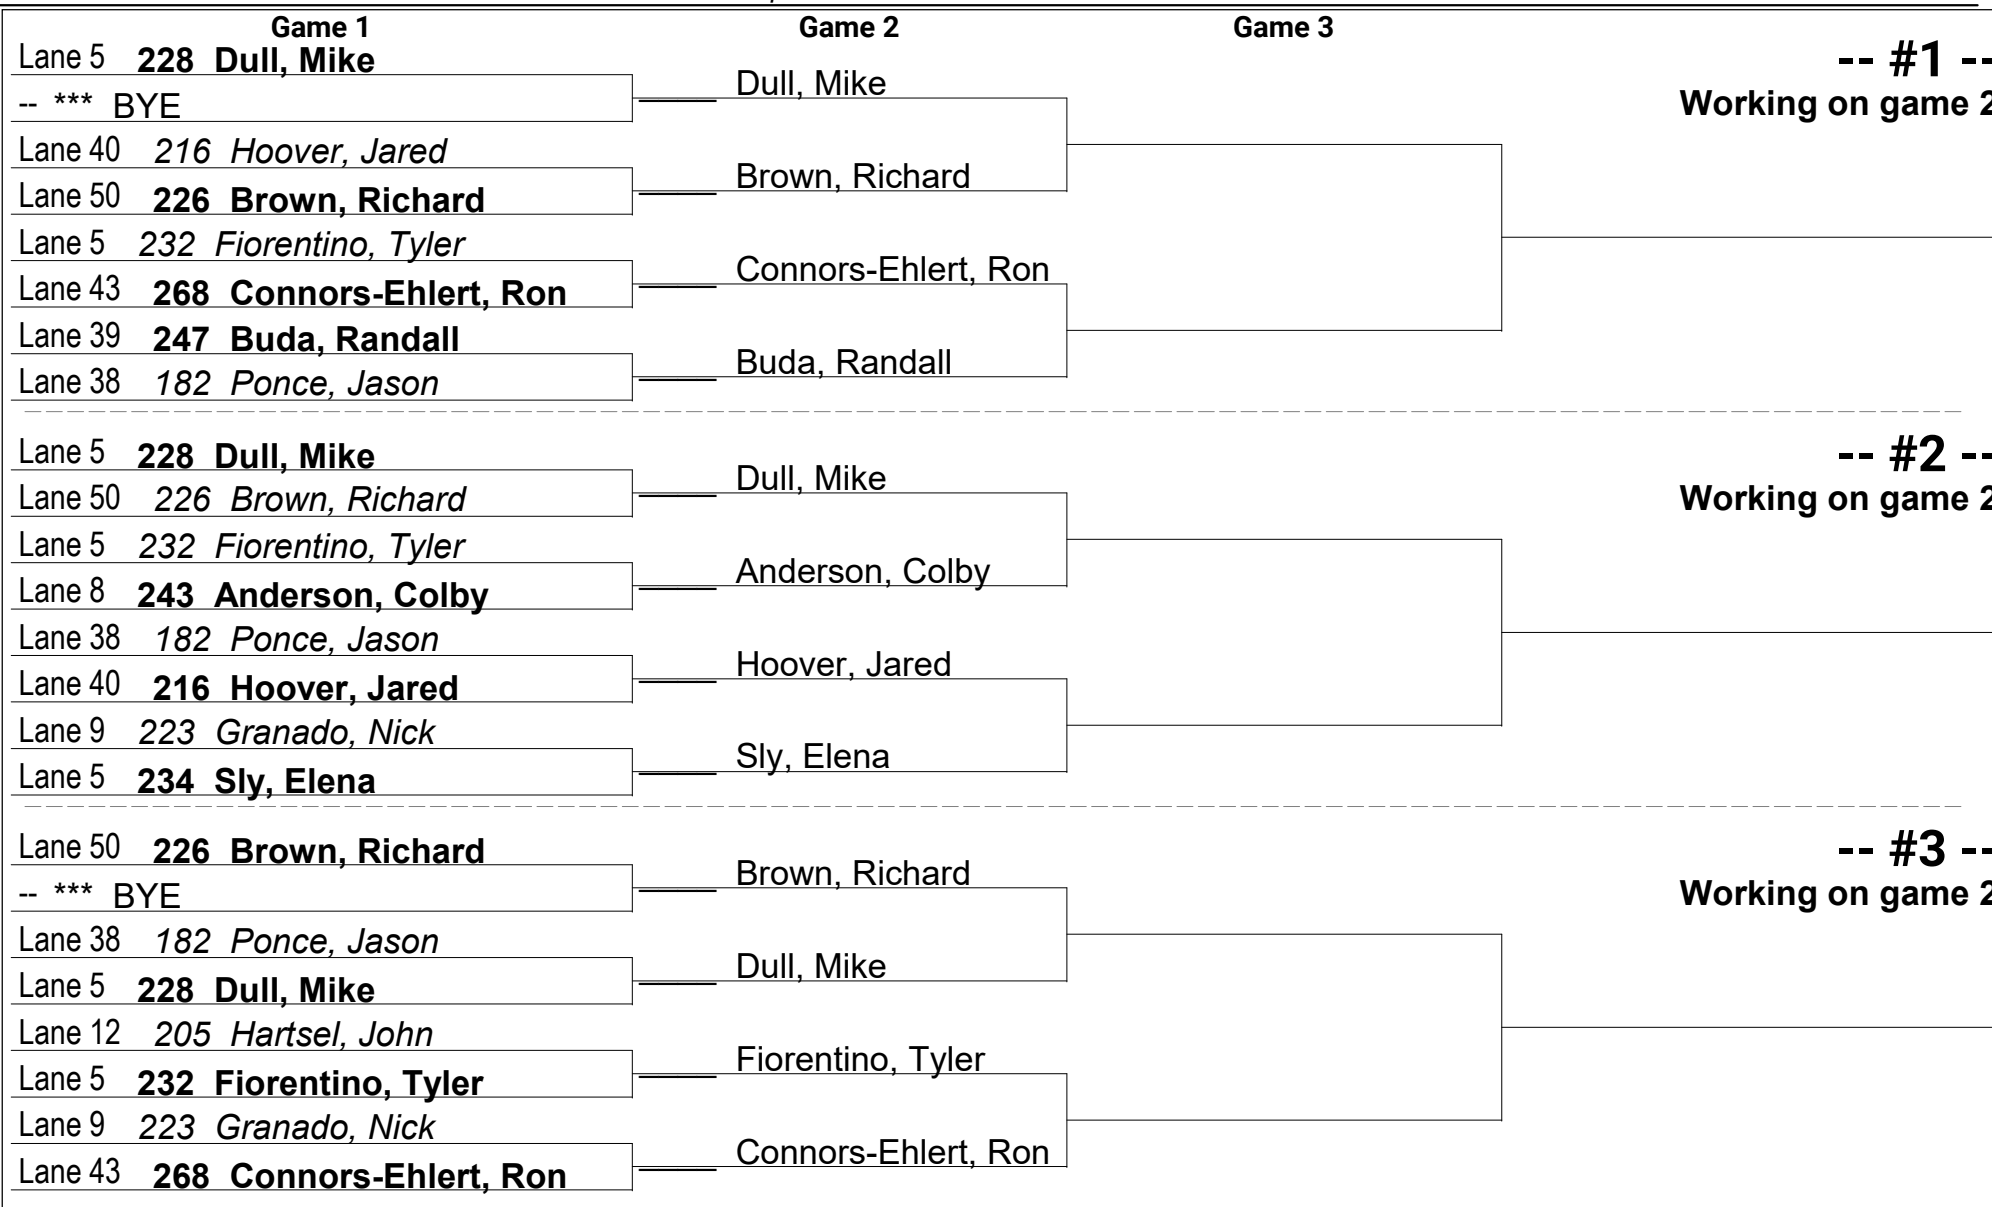

Bracket Diagrams

Sunday 10:00 am

$5 Brackets - Scratch - Scratch