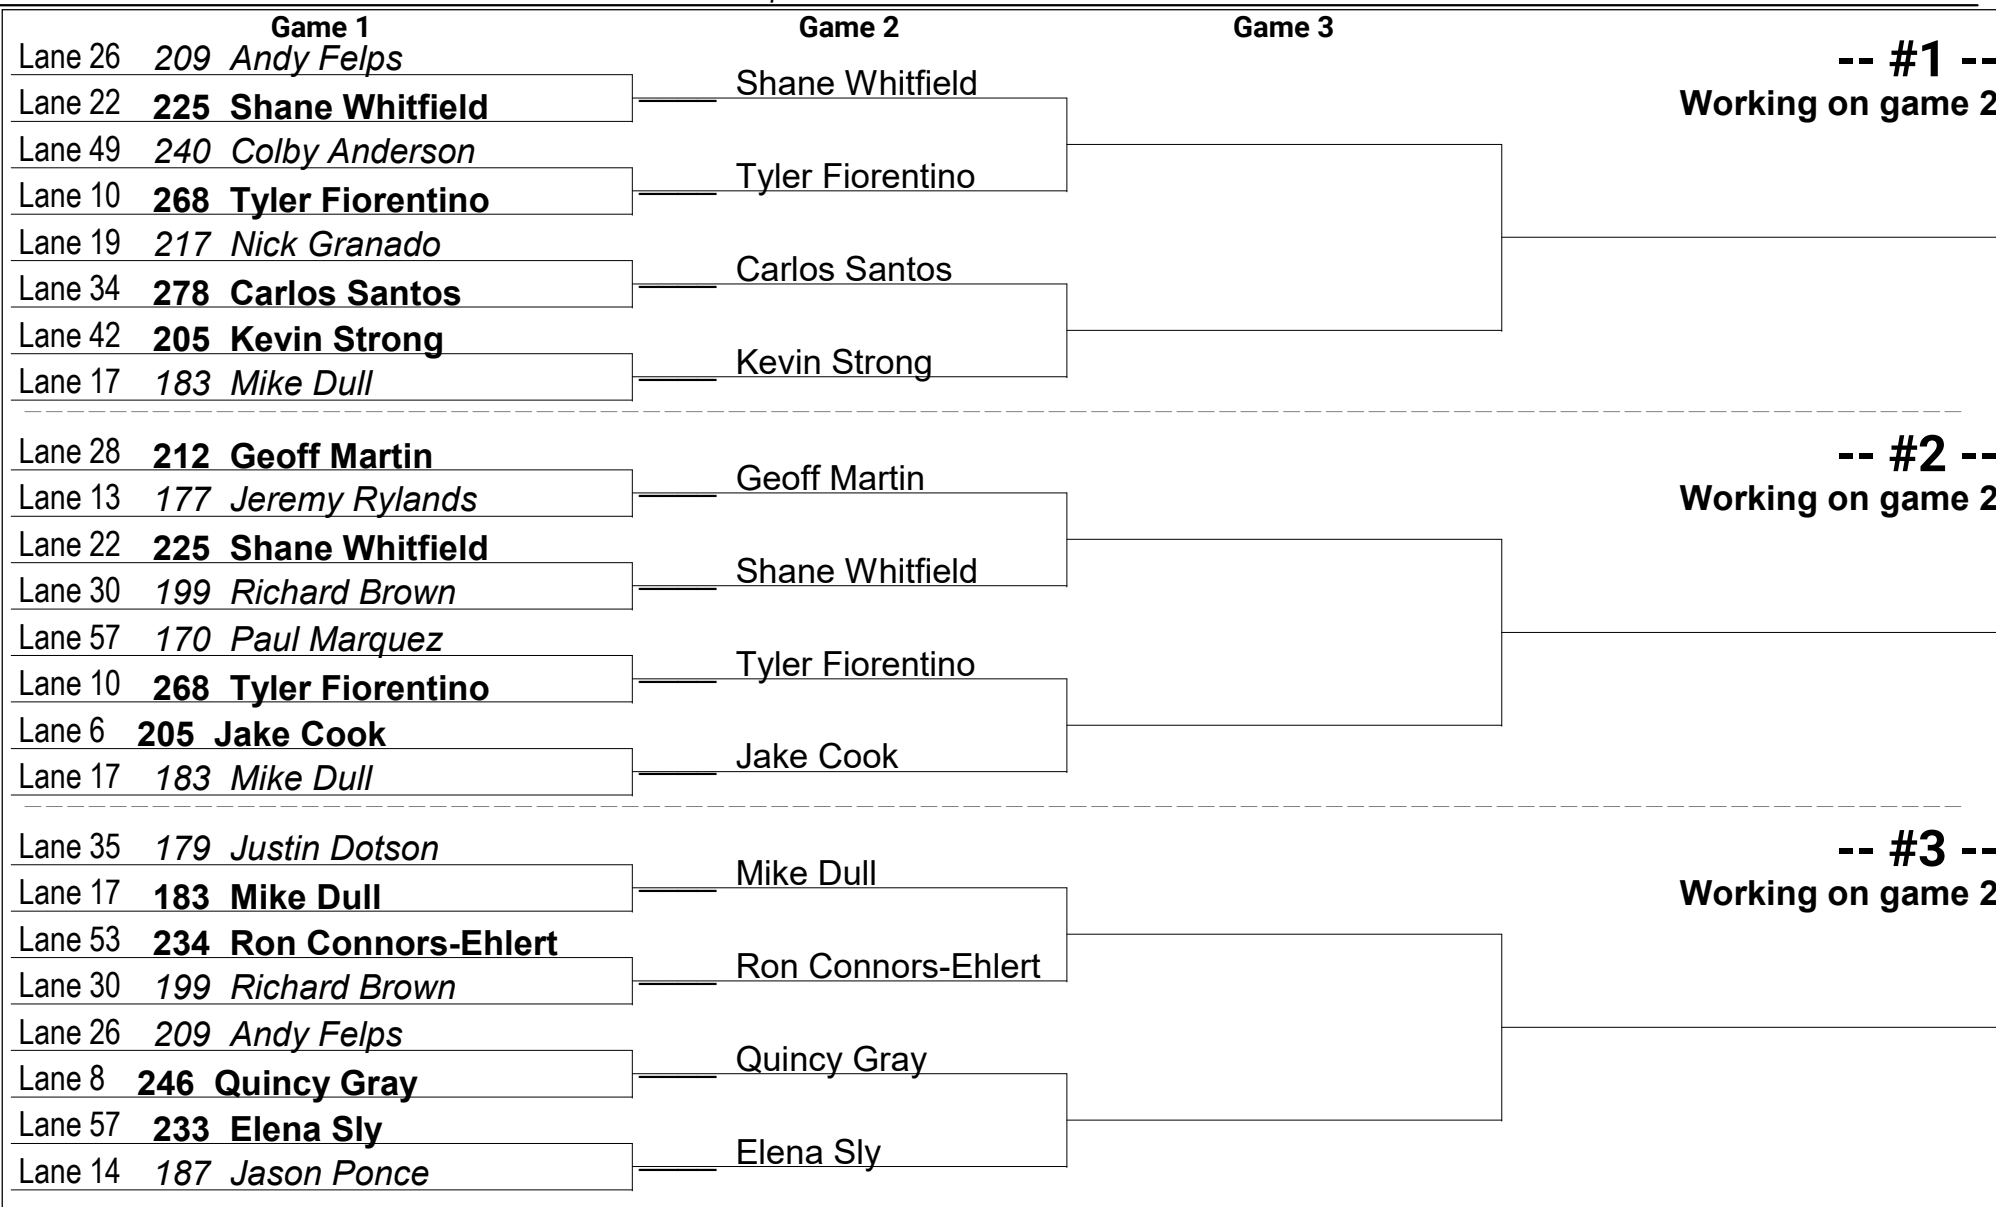

Bracket Diagrams

Saturday 10:00 am

\$5 Brackets - Scratch - Scratch

\$5 Brackets - Scratch - Scratch

Game 1		Game 2	Game 3	
Lane 49	240 Colby Anderson	Colby Anderson		-- #4 -- Working on game 2
Lane 28	212 Geoff Martin			
Lane 30	199 Richard Brown	John Hartsel		
Lane 48	267 John Hartsel			
Lane 13	177 Jeremy Rylands	Andy Felps		
Lane 26	209 Andy Felps			
Lane 17	183 Mike Dull	Carlos Santos		
Lane 34	278 Carlos Santos			
<hr/>				
Lane 6	205 Jake Cook	Tyler Fiorentino		-- #5 -- Working on game 2
Lane 10	268 Tyler Fiorentino			
Lane 35	179 Justin Dotson	Richard Brown		
Lane 30	199 Richard Brown			
Lane 57	170 Paul Marquez	Mike Dull		
Lane 17	183 Mike Dull			
Lane 57	233 Elena Sly	Elena Sly		
Lane 13	177 Jeremy Rylands			
<hr/>				
Lane 8	246 Quincy Gray	Quincy Gray		-- #6 -- Working on game 2
Lane 28	212 Geoff Martin			
Lane 10	268 Tyler Fiorentino	Carlos Santos		
Lane 34	278 Carlos Santos			
Lane 26	209 Andy Felps	Andy Felps		
Lane 35	179 Justin Dotson			
Lane 48	267 John Hartsel	John Hartsel		
Lane 17	183 Mike Dull			