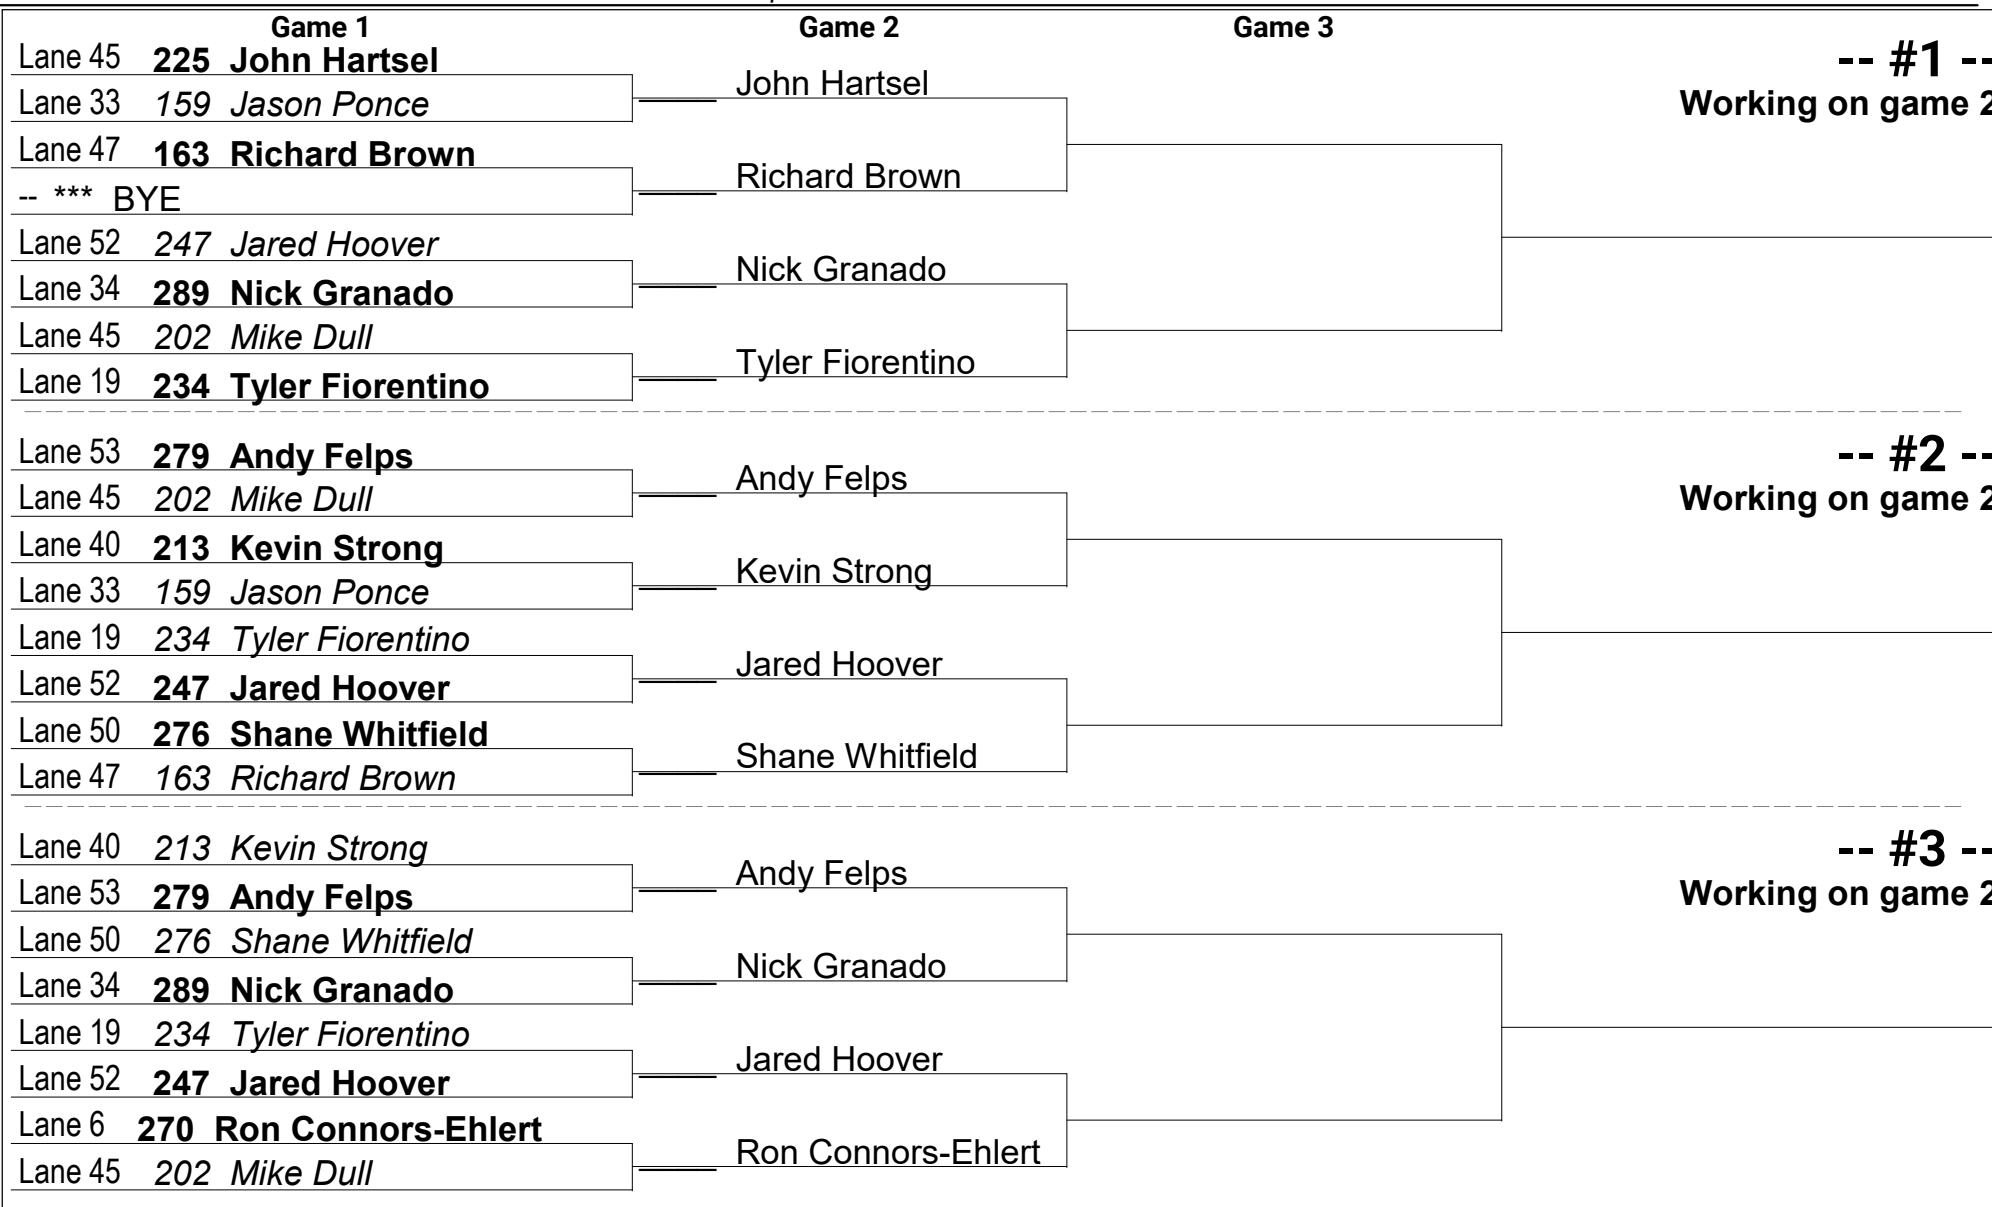

Bracket Diagrams

Saturday 1:00 pm

\$5 Brackets - Scratch - Scratch

\$5 Brackets - Scratch - Scratch

Game 1		Game 2	Game 3	
Lane 45	202 Mike Dull	Mike Dull		-- #4 -- Working on game 2
Lane 33	159 Jason Ponce			
Lane 53	279 Andy Felps	Andy Felps		
Lane 23	222 Carlos Santos			
Lane 27	222 Randall Buda	Jared Hoover		
Lane 52	247 Jared Hoover			
Lane 19	234 Tyler Fiorentino	Ron Connors-Ehlert		
Lane 6	270 Ron Connors-Ehlert			
<hr/>				
Lane 52	247 Jared Hoover	Jared Hoover		-- #5 -- Working on game 2
Lane 45	202 Mike Dull			
Lane 45	225 John Hartsel	Jake Cook		
Lane 7	226 Jake Cook			
Lane 47	163 Richard Brown	Tyler Fiorentino		
Lane 19	234 Tyler Fiorentino			
Lane 33	159 Jason Ponce	Nick Granado		
Lane 34	289 Nick Granado			
<hr/>				
Lane 45	202 Mike Dull	Jared Hoover		-- #6 -- Working on game 2
Lane 52	247 Jared Hoover			
Lane 33	159 Jason Ponce	Andy Felps		
Lane 53	279 Andy Felps			
Lane 47	163 Richard Brown	Kevin Strong		
Lane 40	213 Kevin Strong			
Lane 50	276 Shane Whitfield	Shane Whitfield		
Lane 19	234 Tyler Fiorentino			