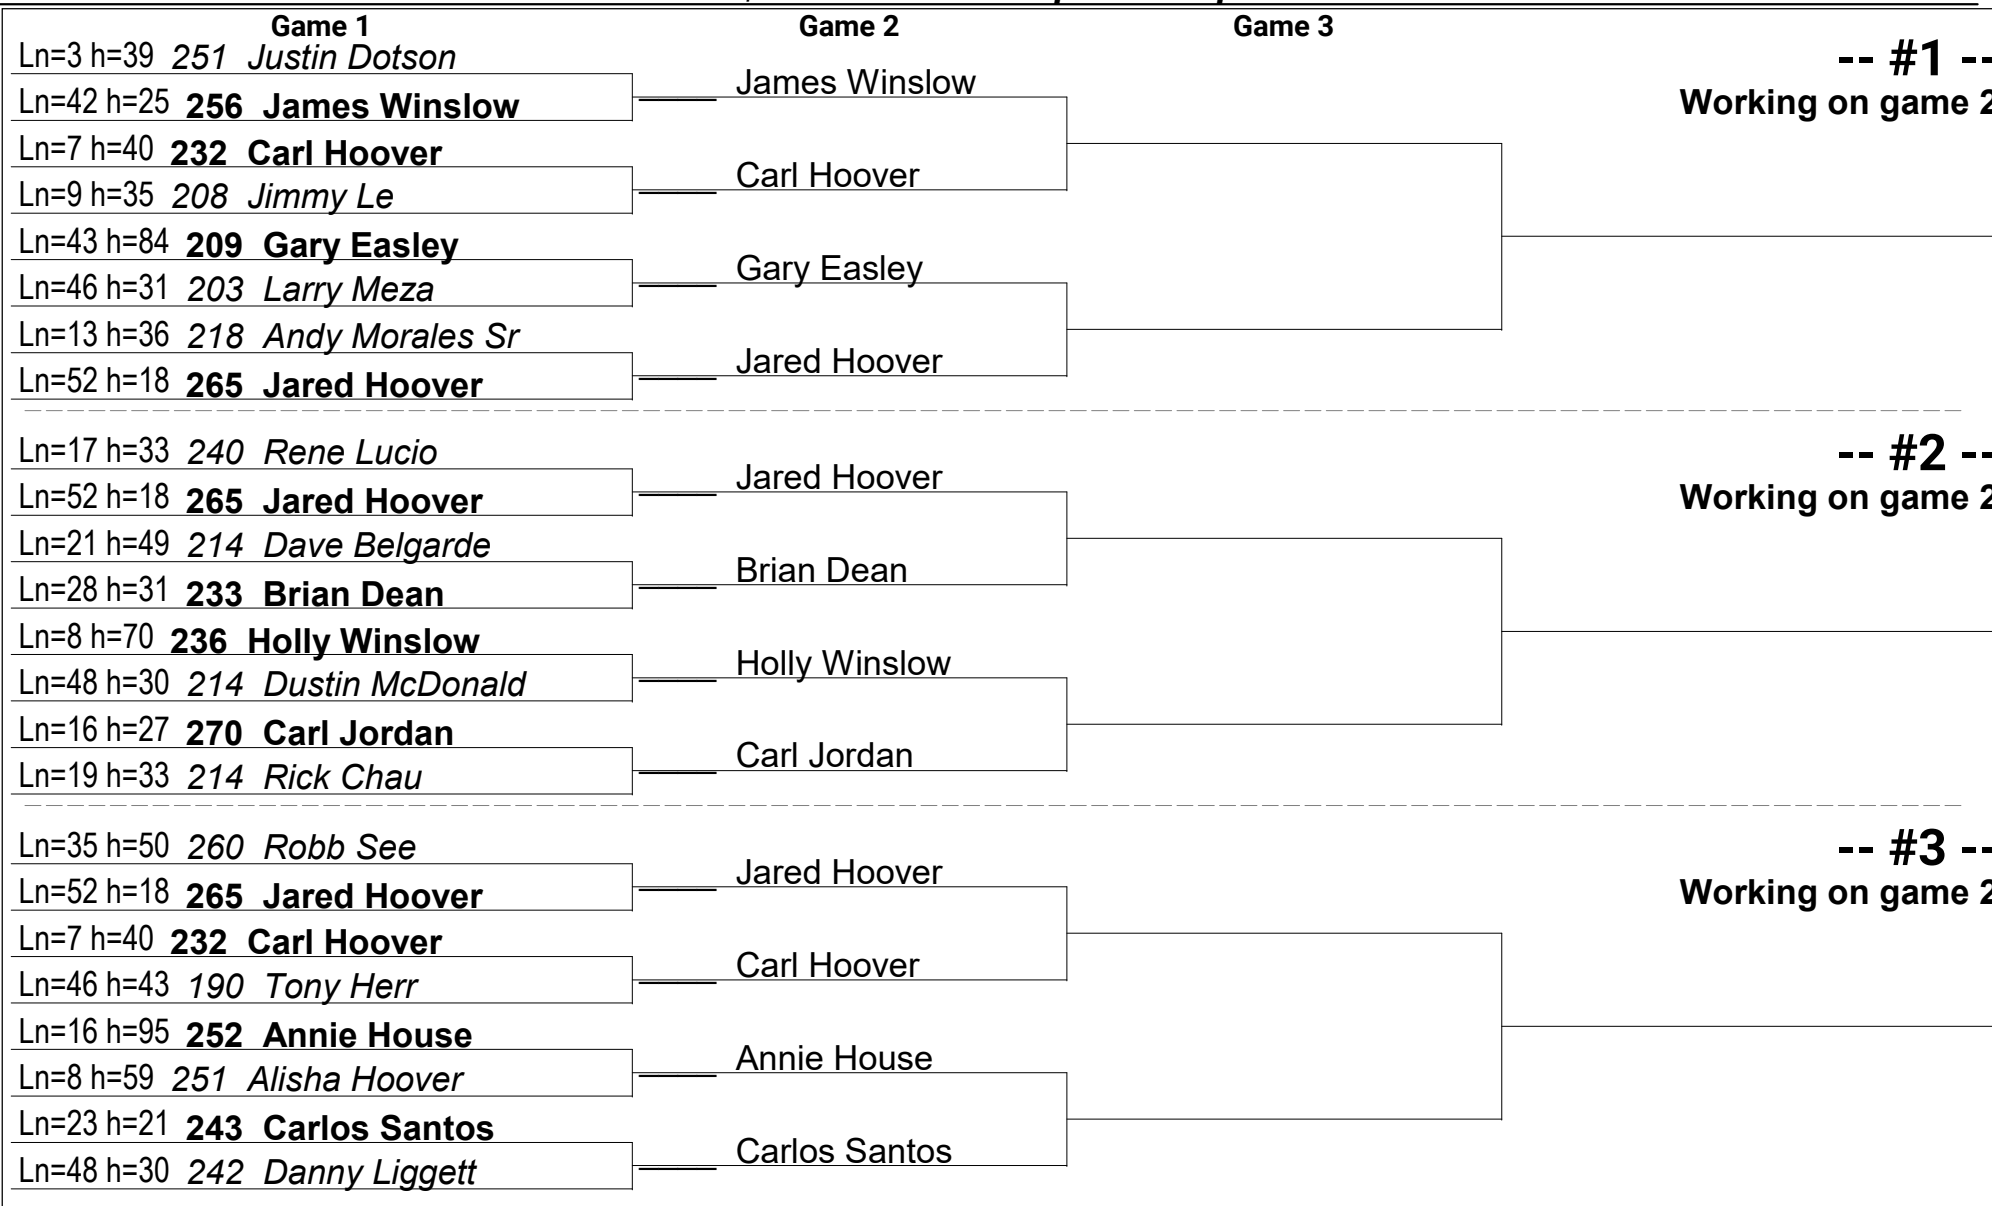

Bracket Diagrams

Saturday 1:00 pm

$5 Brackets - Handicap - Handicap